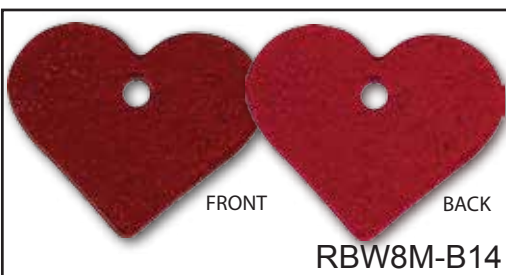

# BALLOON WEIGHTS

STANDARD DESIGNS

asi/83748

ACTUAL COLORS MAY VARY FROM ARTWORK

ROYER CORPORATION  
805 East Street  
Madison, IN 47250  
FAX: 812-265-3207  
EMAIL: davidc@royercorp.com

**ROYER**®  
Call today for Pricing  
**800-457-8997**