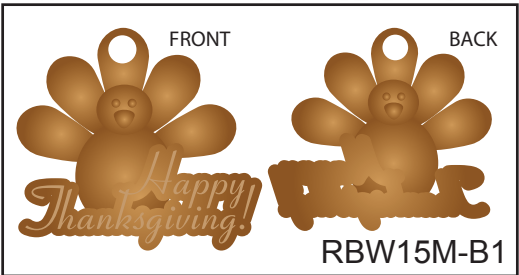

# BALLOON WEIGHTS

STANDARD DESIGNS

asi/83748

ACTUAL COLORS MAY VARY FROM ARTWORK

ROYER CORPORATION  
805 East Street  
Madison, IN 47250  
FAX: 812-265-3207  
EMAIL: davidc@royercorp.com

**ROYER**®  
Call today for Pricing  
**800-457-8997**