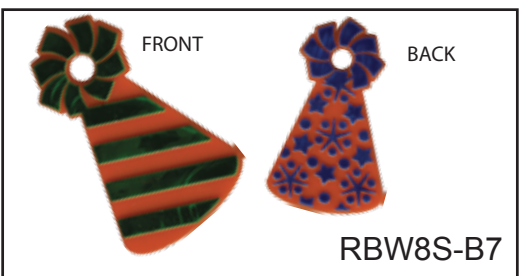

# BALLOON WEIGHTS

STANDARD DESIGNS

asi/83748

ACTUAL COLORS MAY VARY FROM ARTWORK

ROYER CORPORATION  
805 East Street  
Madison, IN 47250  
FAX: 812-265-3207  
EMAIL: davidc@royercorp.com

**ROYER**®  
Call today for Pricing  
**800-457-8997**